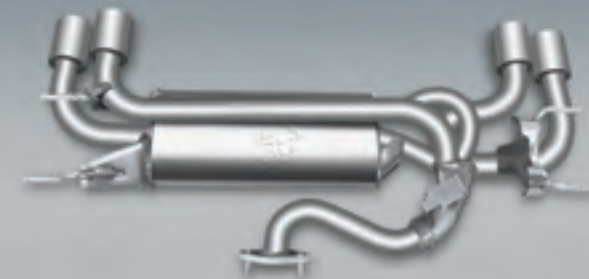

(1) Requires minor trimming for non-Abarth models (template included).

4

5

5 BYPASS VALVE*

Tell them your 124 Spider means business by venting unwanted hot air out for everyone to hear. [P516048AB]

*Mopar® Performance Parts with part numbers beginning with "P5" are sold "as-is" without warranty coverage of any kind by Mopar unless otherwise noted.